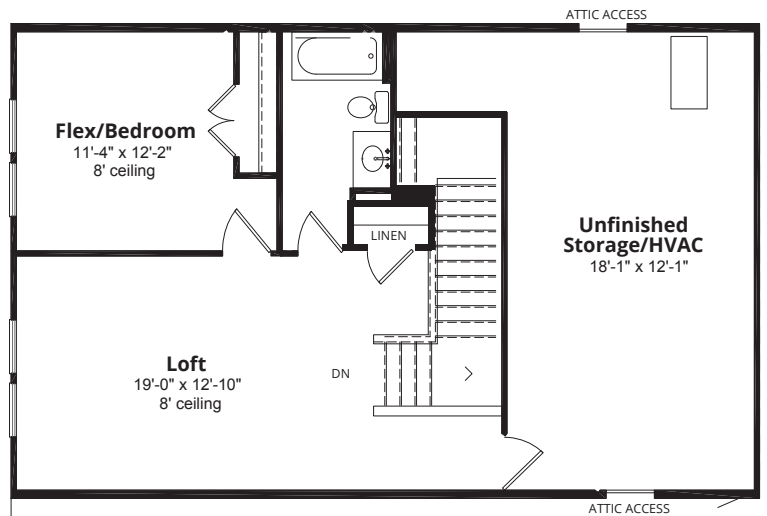

FIRST FLOOR
2,070 finished sq. ft.

SECOND FLOOR
536 finished sq. ft.

Plan A features

- 3 bedrooms
- 3 full baths
- Dining/Office
- 2nd floor loft
- Covered patio
- 2-car garage

FIRST FLOOR
2,070 finished sq. ft.

SECOND FLOOR
536 finished sq. ft.

Plan A features

- 3 bedrooms
- 3 full baths
- Dining/Office
- 2nd floor loft
- Covered patio
- 2-car garage