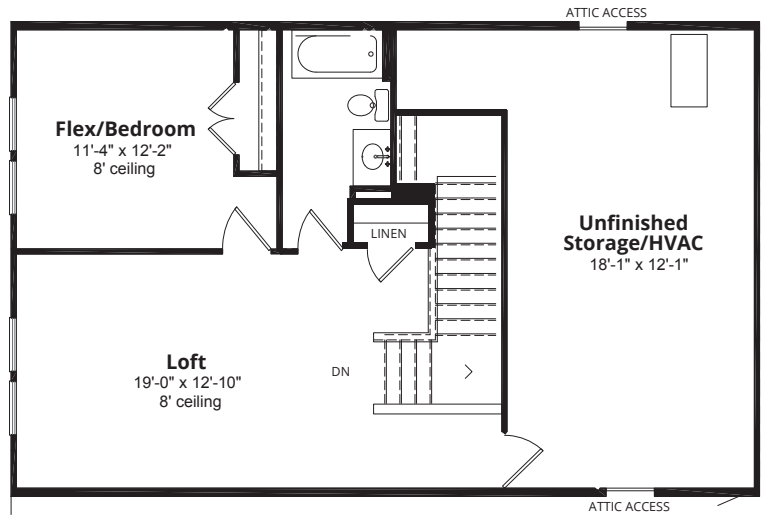

FIRST FLOOR
2,070 finished sq. ft.

SECOND FLOOR
536 finished sq. ft.

Plan A features

- 3 bedrooms
- 3 full baths
- Dining/Office
- 2nd floor loft
- Covered patio
- 2-car garage

FIRST FLOOR
2,070 finished sq. ft.

SECOND FLOOR
536 finished sq. ft.

Plan A features

- 3 bedrooms
- 3 full baths
- Dining/Office
- 2nd floor loft
- Covered patio
- 2-car garage