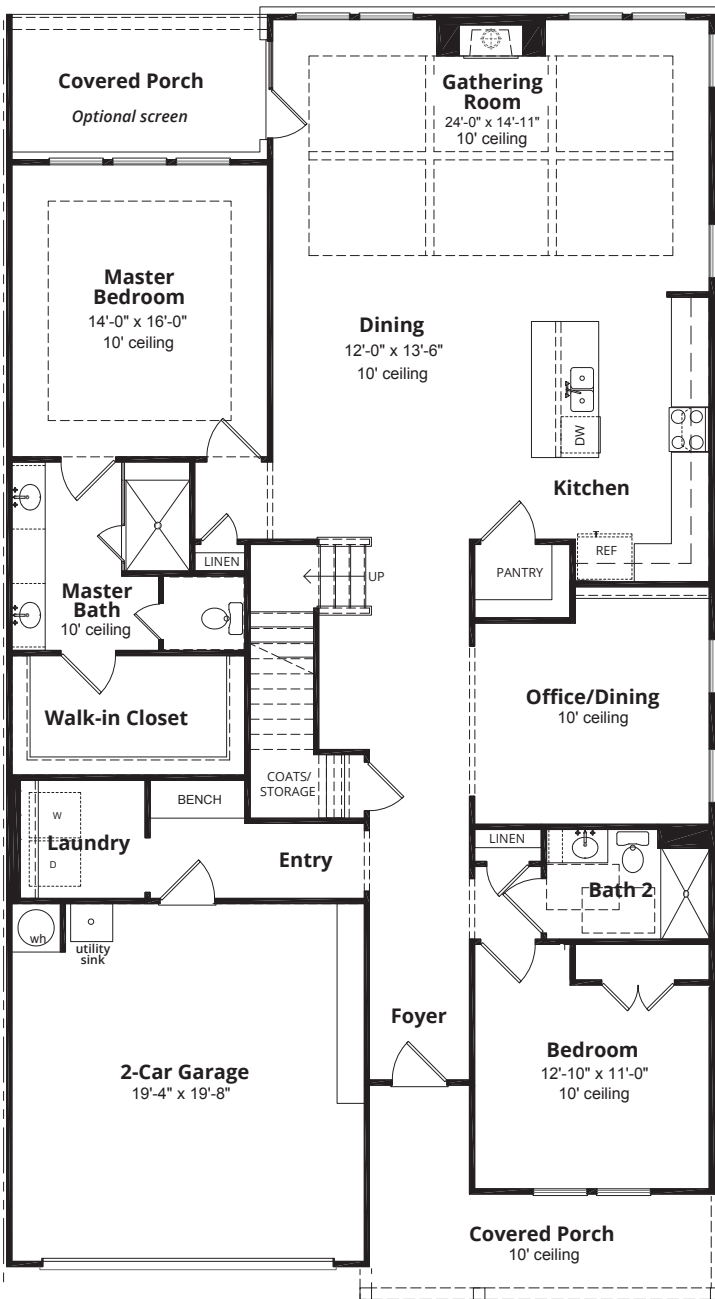

FIRST FLOOR
2,070 finished sq. ft.

SECOND FLOOR
536 finished sq. ft.

Plan A features

- 3 bedrooms
- 3 full baths
- Dining/Office
- 2nd floor loft
- Covered patio
- 2-car garage

FIRST FLOOR
2,070 finished sq. ft.

SECOND FLOOR
536 finished sq. ft.

Plan A features

- 3 bedrooms
- 3 full baths
- Dining/Office
- 2nd floor loft
- Covered patio
- 2-car garage